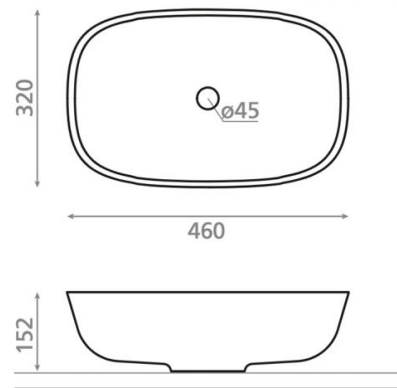

Mendoza

Ref. 6039

460x320x152 mm.

Features

Top counter washbasin

Available colors: