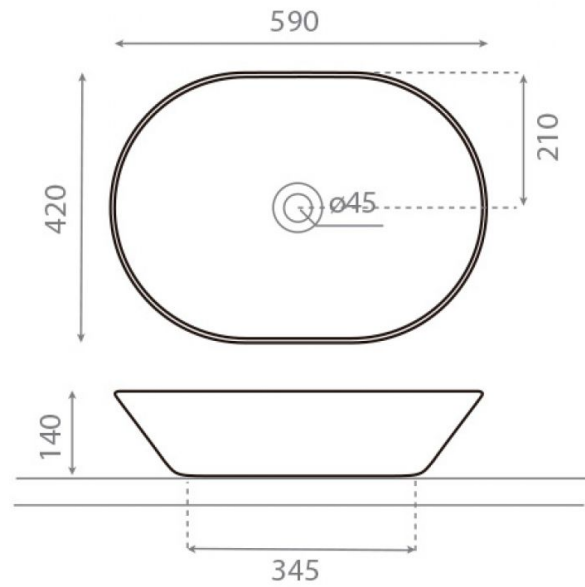

New Toulouse G&S

Ref. 4037N/OR

590x430x140 mm.

Features

Decorated Gold.
Available in other finishes.