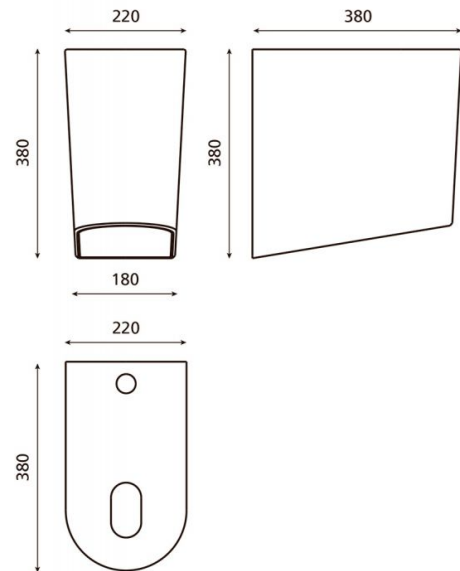

Portofino

Ref. 6036

205x375x360 mm.

Features

Solid Surface pedestal