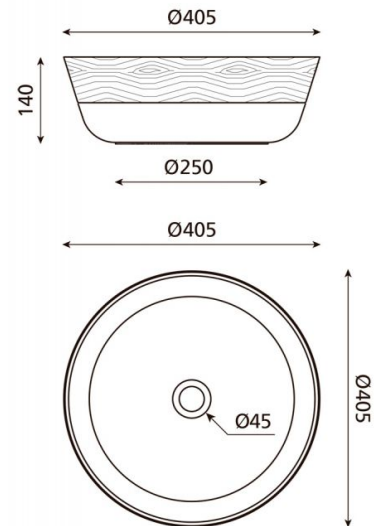

Volterra

Ref. 6038

400x140 mm.

Features

Solid surface and planks of marine
lumber (laminated wood)
Top counter

Available colors: