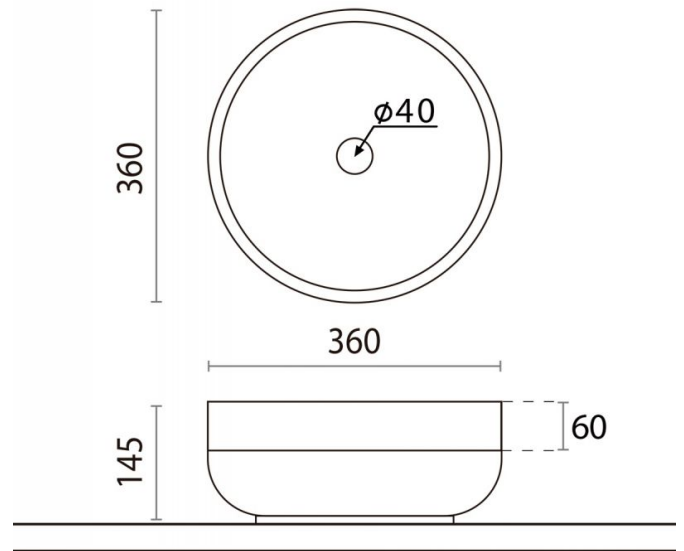

Lucca

Ref. 6037

360x145 mm.

Features

Solid surface and planks of marine
lumber (laminated wood)
Top counter

Available colors: