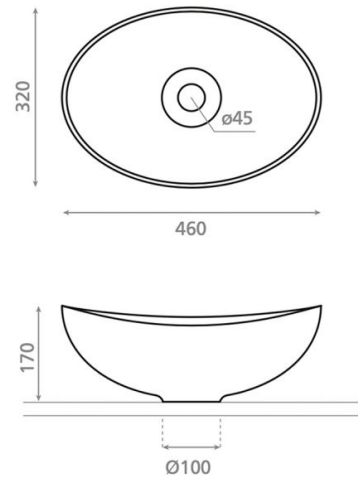

# Begursa

**Ref. 8335**

460x320x170 mm.

## Features

Oval washbasin  
Without overflow  
Top counter  
Cast iron  
460x320x170 mm