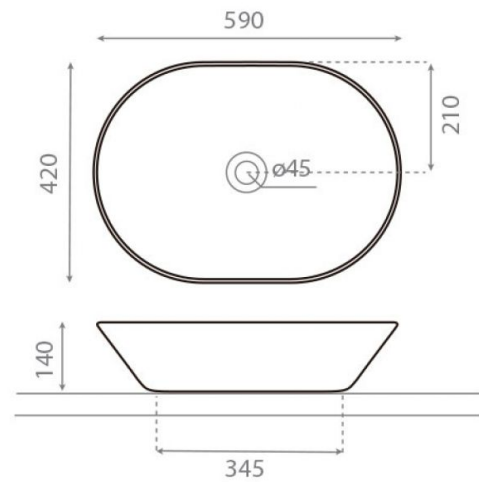

New Toulouse

Ref. 4037N/03

590x420x140 mm

Features

Watch making of
https://youtu.be/N_ktndmq-LI

Decorated Amazona.
Available in other finishes.