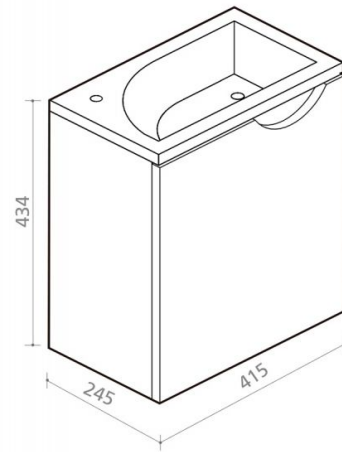

# Smile set

**Ref. 9903BL**

434x245x415 mm.

## Features

Set of white cabinet and resin washbasin Smile

Cabinet dimensions: 415x245x434 mm.  
Wahsbasin dimensiones: 415x255x465 mm.

Packaging weight: 13 kg.  
Packaging size: 475x255x465 mm.