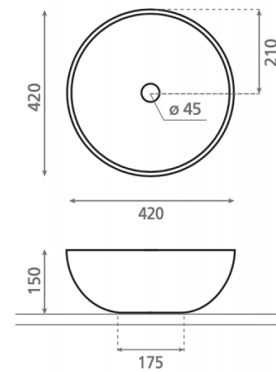

Villarreal

Ref. 4128

420x150 mm.

Features

Ref.: 4128
Round porcelain washbasin.
With overflow.
Dimensions: 420x150 mm.