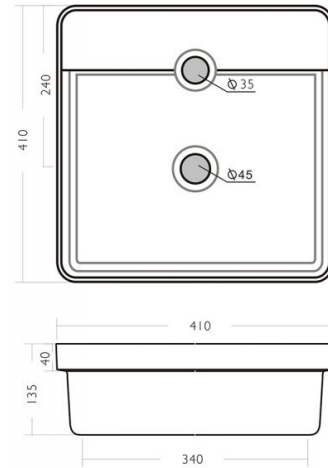

## Ref. 4123

410x410x140mm.

### Features

Rectangular porcelain washbasin  
Topcounter or semi-recessed  
Measures: 410x410x140 mm.  
Compatible with square bamboo  
driaining rack ref.: 4123/T