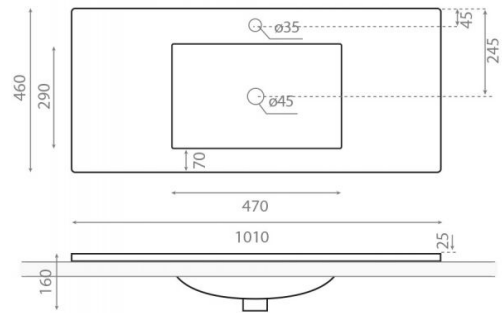

Montevideo

Ref. 4012/100NEG

1010x460x160 mm

Features

Black porcelain countertop washbasin.
Shiny finish.
It cannot go to the wall.
Washbasin with overflow.