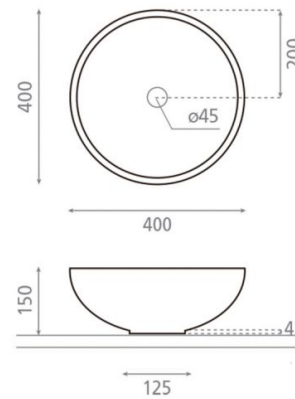

Zarci

Ref. 00417

400x150 mm.

Features

New Lys washbasin.
Natural porcelain.
No wall-mounting possibility.
Dimensions: 400x150 mm.
Without overflow.
Decorated by the artists of Bathco
Atelier
Technique: ceramic paint