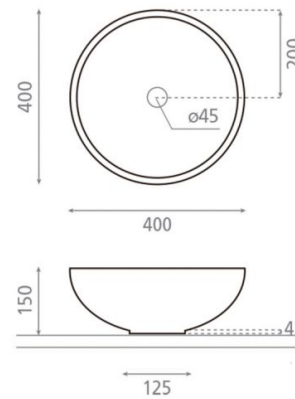

# Pintas

**Ref. 00416**

400x150 mm.

## Features

New Lys washbasin.  
Natural porcelain.  
No wall-mounting possibility.  
Dimensions: 400x150 mm.  
Without overflow.  
Decorated by the artists of Bathco  
Atelier  
Technique: glazed in high temperature