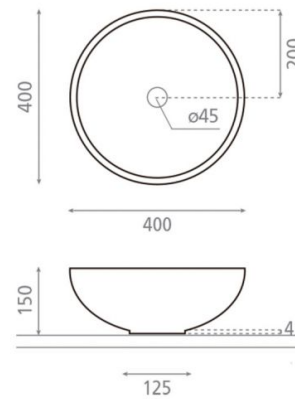

# Opalo

**Ref. 00412**

400 x 150 mm.

## Features

Topcounter washbasin  
Decorated with ceramic glazed  
400 x 150 mm.