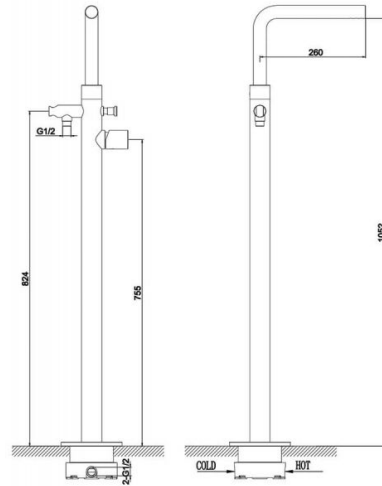

# Bathtub mixer Iconos

**Ref. 18077**

1100 mm.

## Features

Stainless steel mixer

Colocation: floor

Ref.: 18077

1100 mm.