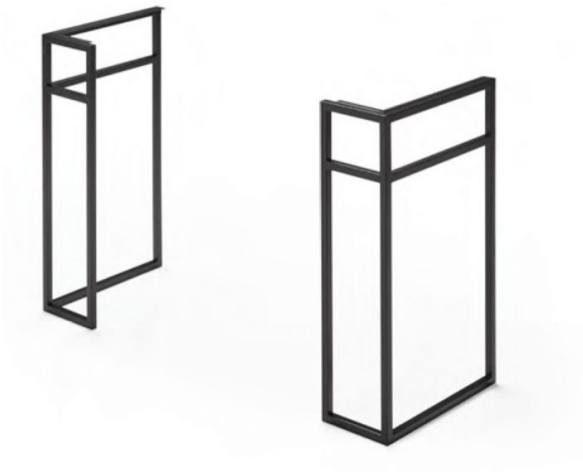

# Black support set

**Ref. 8233**

450 x 200 x 770 mm.

## Features

Stainless steel  
Without screw set

Available colors: