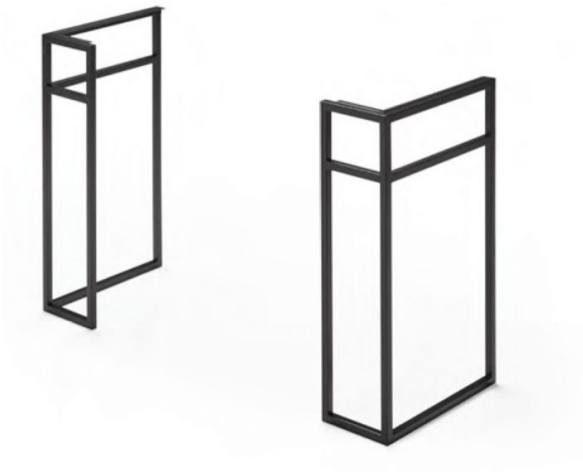

# Black support set

**Ref. 8232**

450 x 200 x 770 mm.

## Features

Stainless steel  
Without screw set

Available colors: