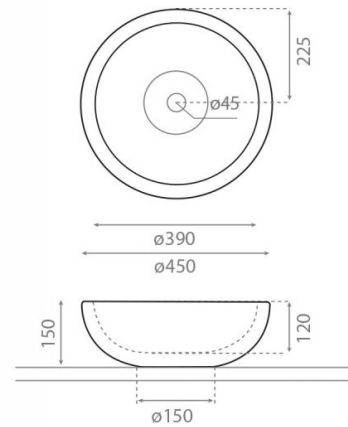

# Puket

**Ref. 00318**

450x150 mm

## Features

Stone washbasin, Natural Series Collection.  
No wall-mounting possibility.  
Without overflow Net weight 23kg,  
gross weight 24kg.  
Units per pallet: 33.

Available colors: