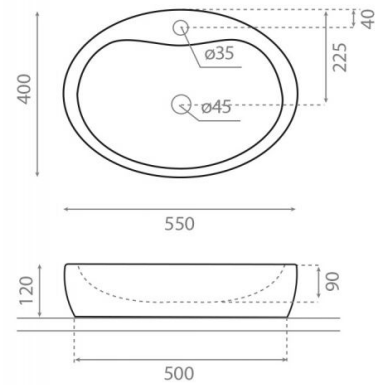

# Santorini 55

**Ref. 00313**

550x400x120 mm

## Features

Stone washbasin, Natural Series Collection.  
No wall-mounting possibility.  
Without overflow.  
Net weight 35kg, gross weight 36kg.  
Units per pallet: 26.

Available colors: