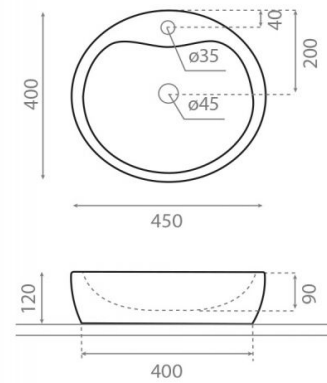

Santorini 45

Ref. 00312

450x400x120 mm

Features

Stone washbasin, Natural Series Collection.
No wall-mounting possibility.
Without overflow.
Net weight 27kg, gross weight 28kg.
Units per pallet: 33.

Available colors: