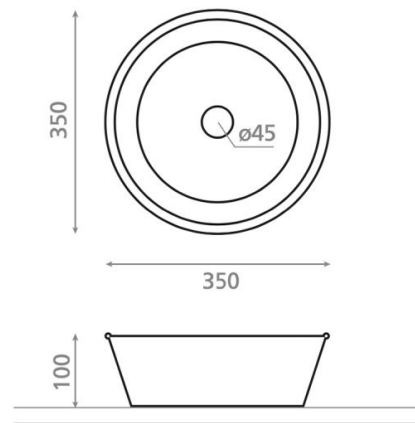

Kioto

Ref. 8328

350x350x100 mm.

Features

Kioto set : washbasin, bin, tumbler,
soap and valve
enamelled zinc
White

Available colors: