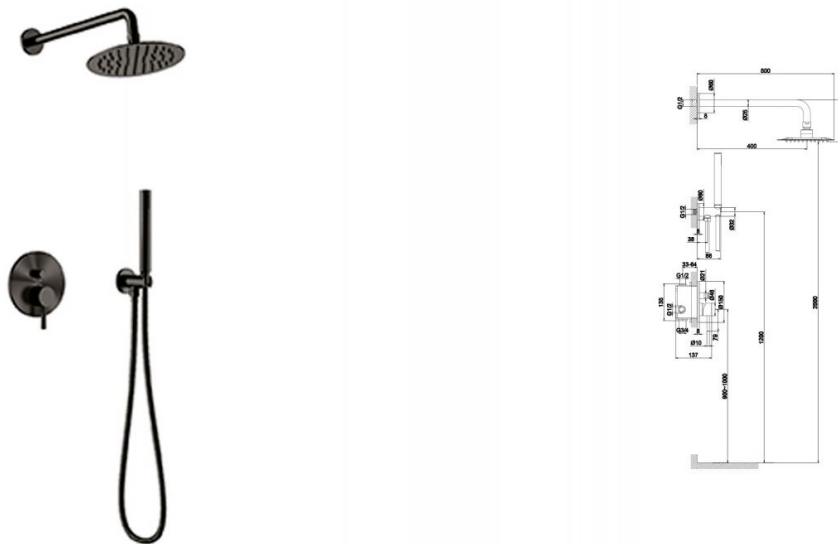

# Grifería de ducha Athenas

**Ref. 18076**

530x340x90 mm.

## Features

Wall mounted shower faucet  
Available in brushed stainless steel and  
black matt  
Dimensions: 530x340x90 mm.  
Gross weight (kg.): 4

Available colors: