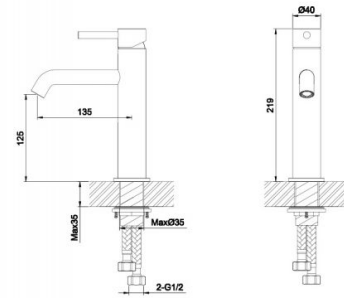

Grifo medio de lavabo Athenas

Ref. 18058

219 x 40 mm.

Features

Washbasin faucet

Available in brushed stainless steel and black matt

Dimensions: 219 x 40 mm.

Packaging: 295x185x67 mm.

Gross weight (kg.): 1,68

Available colors: