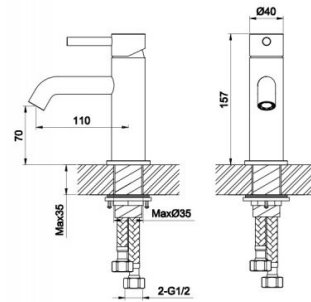

Grifo bajo de lavabo Athenas

Ref. 18057

157 x 40 mm.

Features

Washbasin faucet
Available in brushed stainless steel and black matt
Dimensions: 157 x 40 mm.
Packaging: 295x185x67 mm.
Gross weight (kg.): 1,25