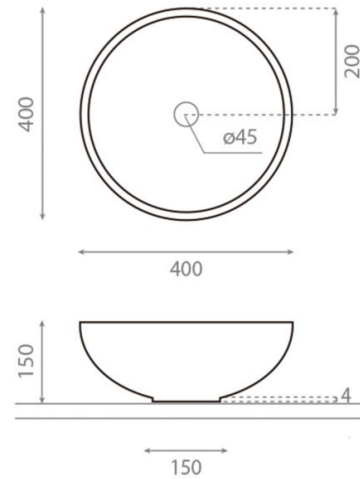

Matt

Ref. 00401

400x150 mm.

Features

Lys topcounter washbasin
Porcelain
Hand-painted
Matt black finish
Dimensions: 400x150 mm.
Base: 125 mm.