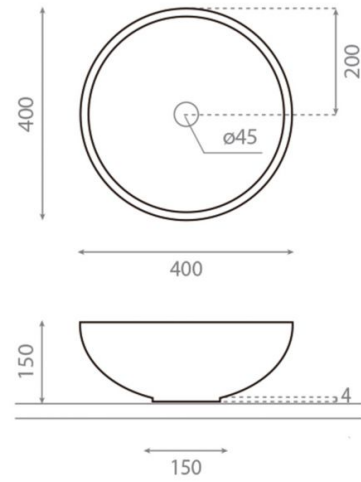

Corten

Ref. 00400

400x150 mm.

Features

Topcounter circular washbasin
Hand-painted washbasin
Corten steel finish
Dimensions: 400x150 mm.
Base: 125 mm.

How it is made?
<https://vimeo.com/300761595>