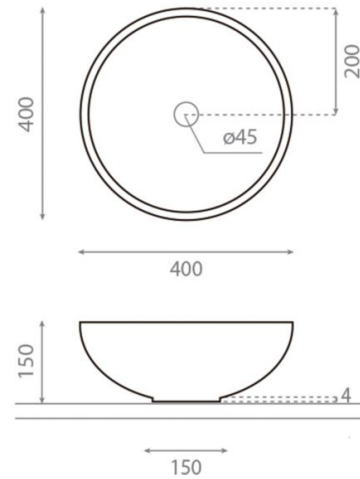

Magma

Ref. 00398

400x150 mm.

Features

Lys topcounter washbasin
Porcelain
Hand-painted
Earth marble finish
Dimensions: 400x150 mm.
Base: 125 mm.