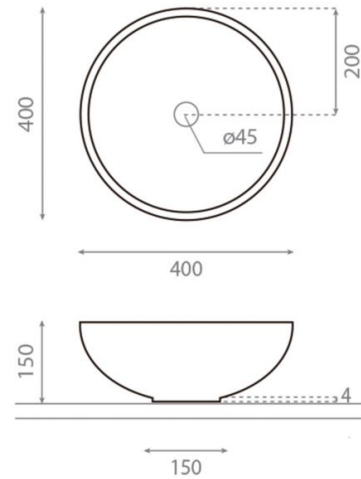

Markina

Ref. 00396

400 x 150 mm.

Features

Lys topcounter washbasin
Porcelain
Hand-painted
Black marble finish
Dimensions: 400x150 mm.
Base: 125 mm.