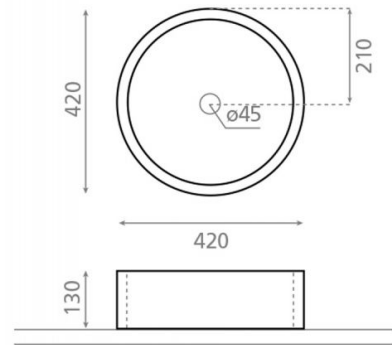

Bali

Ref. 00304

420x130 mm

Features

Stone washbasin. Natural Series Collection.
No wall-mounting possibility.
Without overflow.
Net weight 23kg, gross weight 24kg.
Units per pallet: 33.

Available colors: