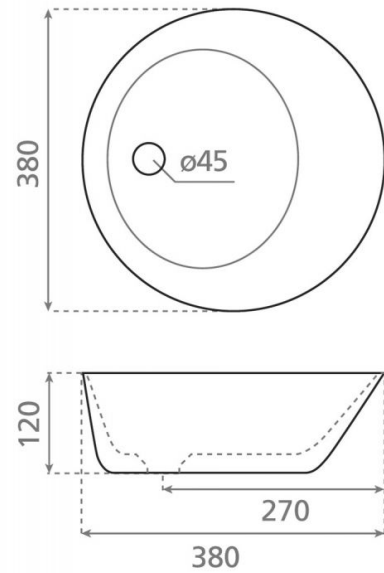

Umbria

Ref. 6016

380x120 mm.

Features

Topcounter washbasin
Dimensions: 380x120 mm.