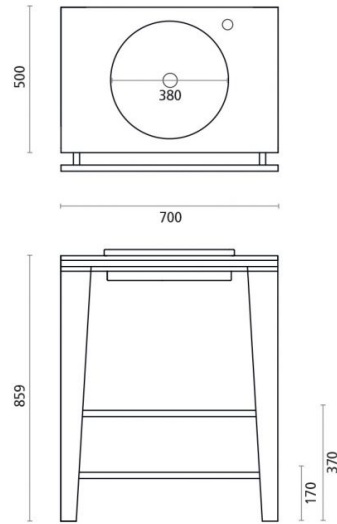

Tarento

Ref. 6031

700 x 500 x 859 mm.

Features

Washbasin cabinet
Dimensions: 700 x 500 x 859 mm.