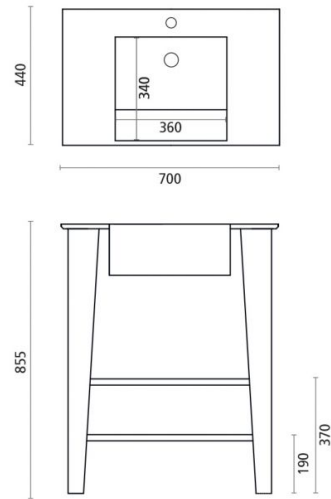

Mueble Sorrento

Ref. 6029

700 x 440 x 855 mm.

Features

Washbasin + cabinet

Dimensions: 700 x 440 x 855 mm.