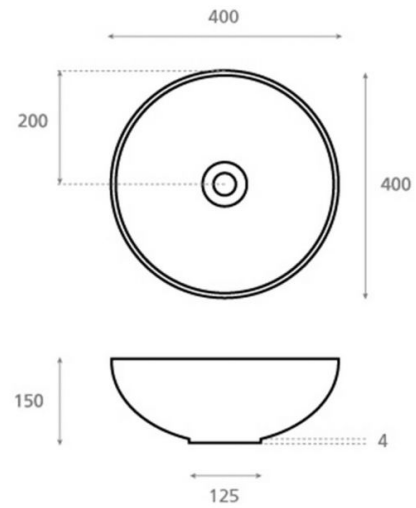

Microcement dark grey

Ref. 1503MC

400x150 mm.

Features

Porcelain and microcement washbasin.
Dimensions: 400x400x150 mm.
Net weight 8kg, gross weight 9kg.
Units per pallet: 52.