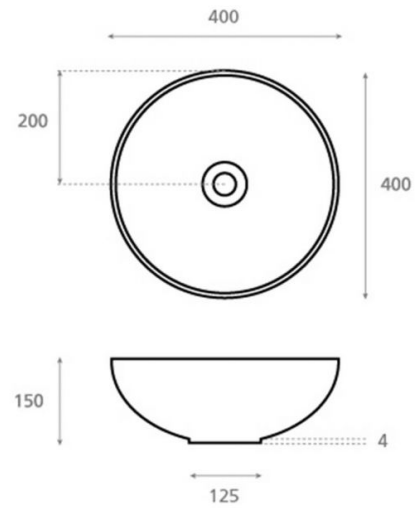

## Ref. 1504MC

400x150 mm.

### Features

Porcelain and microcement washbasin.  
Dimensions: 400x400x150 mm.  
Net weight 8kg, gross weight 9kg.  
Units per pallet: 52.