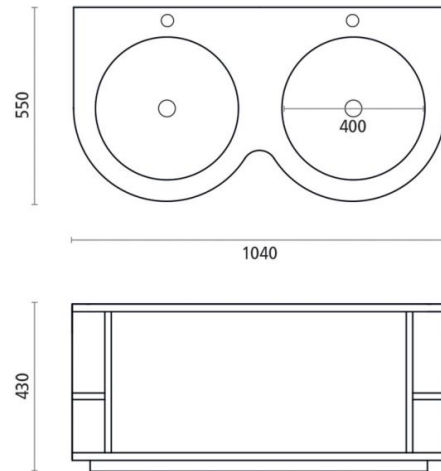

Set Belted doble poza

Ref. 6024RB

1040x550x430 mm.

Features

Dimensions: 1040 x 550 x 430 mm.

Includes:
Oak cabinet + Belted washbasins (Solid Surface)

Acabado:
Grey - Ref.: 6024GR
Natural - Ref.: 6024RB

Available colors: