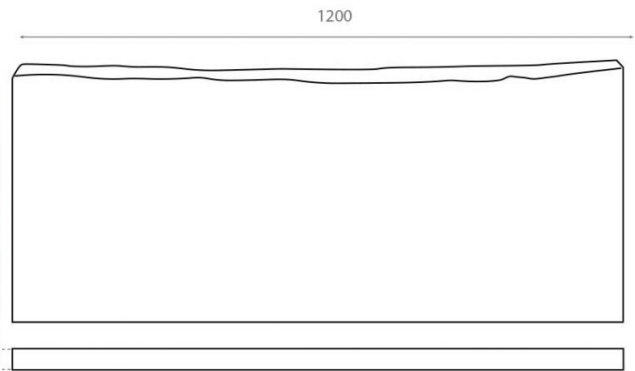

Tamarind wood top

Ref. 8115

1200x500x60 mm.

Features

- Tamarind wood top
- Natural finish
- Dimensions: 1200x500x60 mm.
- Units per pallet:
- Net weight: