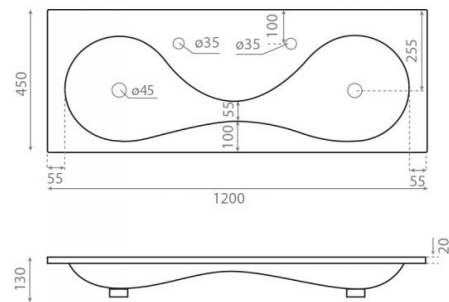

Berlin

Ref. 0545

1200x450x130 mm

Features

Vessel washbasin.
No wall-mounting possibility.
Without overflow.
Net weight 17kg, gross weight 18kg.
Units per palet: 24.