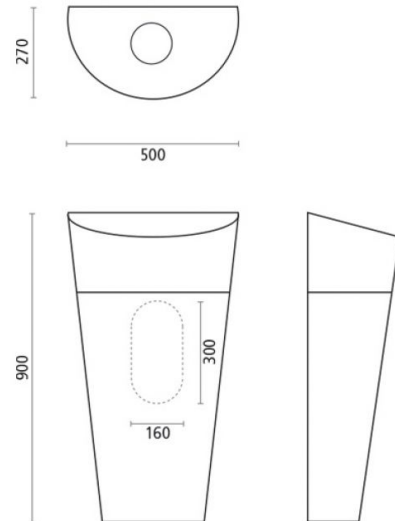

# Comoros

**Ref. 00391**

500x270x900 mm.

## Features

Pedestal washbasin  
Without overflow  
Beige stone  
500x270x900 mm.

Available colors: