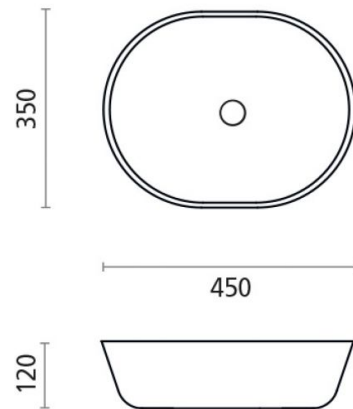

Reunion

Ref. 00387

450x350x120 mm.

Features

Topcounter washbasin
Stone
450x350x120 mm.

Available colors: