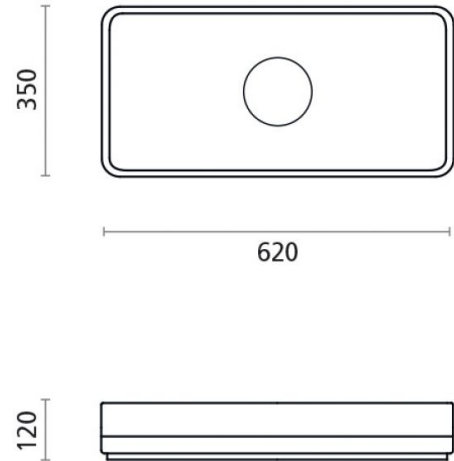

Mauritius

Ref. 00386

620x350x120 mm.

Features

Topcounter washbasin
Bicolour: black and beige
620x350x120 mm.

Available colors: