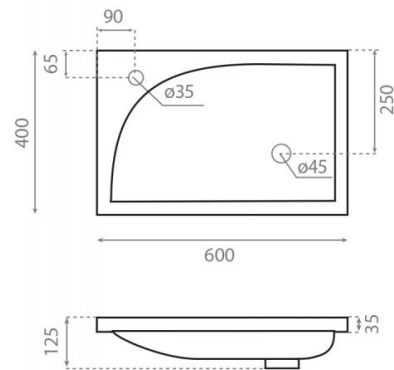

Ontario izquierdo

Ref. 0544

600x400x125 mm

Features

Vessel washbasin.No wall-mounting possibility.Without overflow.Net weight 10kg, gross weight 11kg. Units per palet: 28.