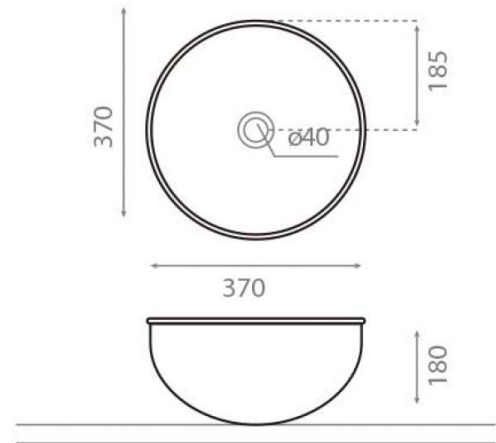

Mogro

Ref. 8313

370x180mm.

Features

Topcounter washbasin
Without overflow
Enamelled stainless steel
Decorated in Montreal
370x180mm.

Available colors: