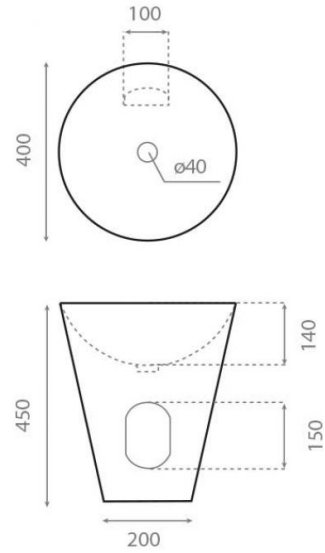

Pedraza

Ref. 8307

400x450mm.

Features

Topcounter washbasin
Without overflow
Stainless steel
400x450mm.

Available colors: