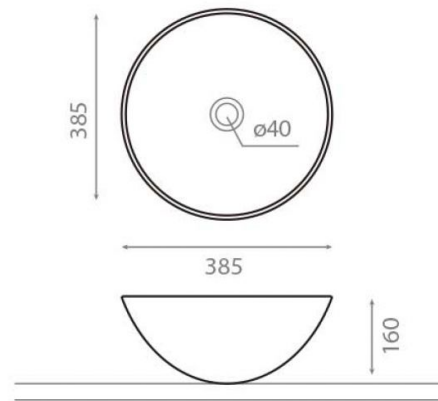

Gama

Ref. 8320

385x160mm.

Features

Topcounter washbasin
With overflow
Shiny stainless steel
385x160mm.