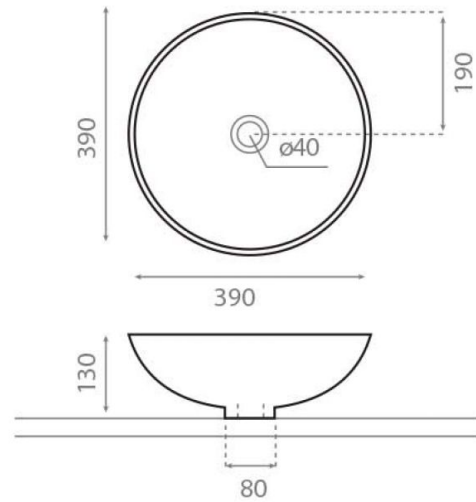

Denia

Ref. 8322

390x130mm.

Features

Topcounter washbasin
Without overflow
Shiny aluminium
390x130mm.

Available colors: