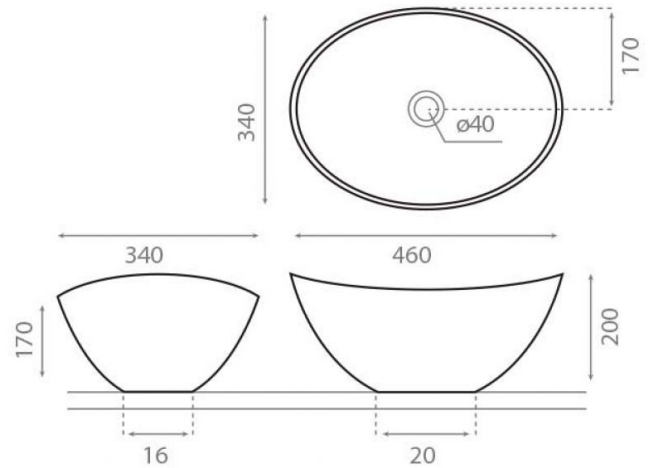

Begur

Ref. 8323

460x340x200mm.

Features

Topcounter washbasin
Without overflow
Shiny aluminium
460x340x200mm.

Available colors: