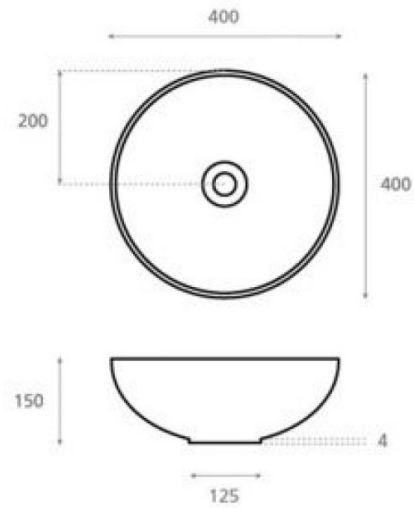

Microcement brick

Ref. 1501MC

400x150mm.

Features

Porcelain washbasin.
White porcelain.
Dimensions: 400x400x150 mm.
Net weight 8kg, gross weight 9kg.
Units per pallet: 52.