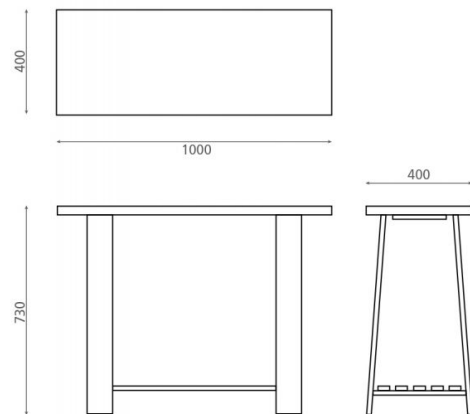

Cabinet

Ref. 8111BL

1000x400x730 mm.

Features

Cabinet

Dimensions: 1000x500x430 mm.

Natural wood finish.

Net weight _kg, gross weight _kg.