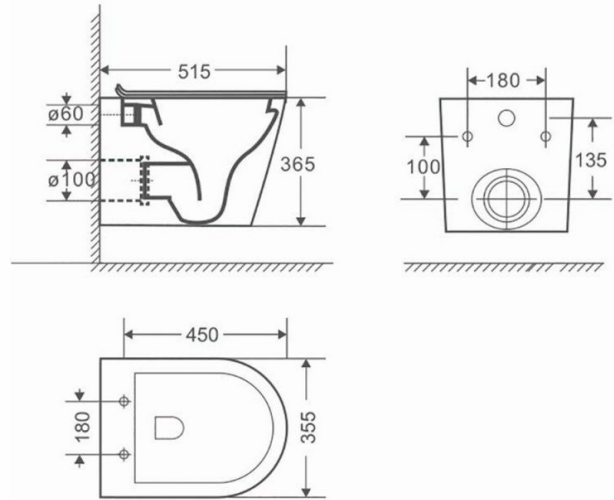

Wall-hung WC New Ronda

Ref. 4512R

515x355x365 mm.

Features

- Wall - hung WC
- Rimless
- Removable thermoset slim cover
- Soft close
- Weight 27kg | Units per palet 16

Available colors: