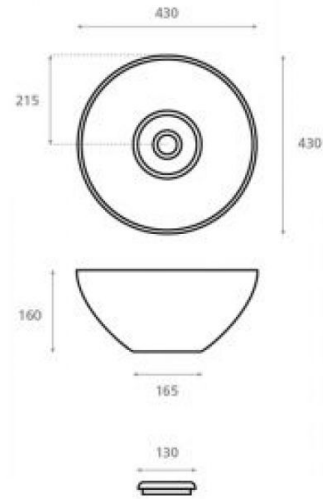

New Cuenca

Ref. 4033B11OR

430x430x160 mm

Features

Porcelain washbasin without overflow.
White porcelain.
Hidden draining hole.
Dimensions: 430x430x160 mm
Net weight 8kg, gross weight 9kg.
Units per pallet: 48.